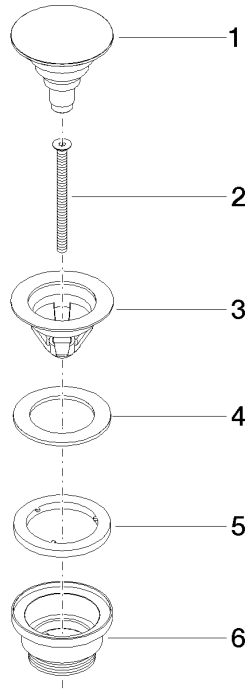

10 125 970

Fits: IMO, LULU, MADISON, MEM, TARA,
CL.1, LISSÉ, VAIA, META, CYO

	Light Gold	10 125 970-26
	Chrome	10 125 970-00
	Brushed Platinum	10 125 970-06
	Platinum	10 125 970-08
	Durabress (23kt Gold)	10 125 970-09
	Dark Chrome	10 125 970-19
	Brushed Light Gold	10 125 970-27
	Brushed Durabress (23kt Gold)	10 125 970-28
	Matte Black	10 125 970-33
	Platinum / Brushed Platinum	10 125 970-36
	Durabress / Brushed Durabress (23kt Gold)	10 125 970-38
	Brushed Bronze	10 125 970-42
	Brushed Champagne (22kt Gold)	10 125 970-46
	Champagne (22kt Gold)	10 125 970-47
	Brushed Chrome	10 125 970-93
	Brushed Dark Platinum	10 125 970-99

Basin Waste with push fastening 1 1/4" - Light Gold

IMO

10 125 970

Only suitable for basins with an overflow.

10 125 970

mm [inches]

10 125 970

Parts for other finishes can be found here: [Chrome](#)

Spare parts list

No.	Item Number	Name	Quantity used	Delivery time
1	04 31 20 096 00-26	plug	1	-
Spare part can no longer be ordered, please order the replacement item				
2	09 30 30 179 90	screw	1	2
3	09 11 01 038-26	cup	1	60
4	09 14 05 061 90	seal	1	2
5	09 14 03 153 90	seal	1	2
6	09 11 10 156-26	connection	1	60