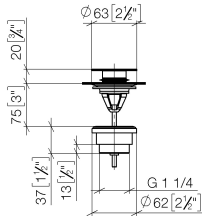

10 125 970

Fits: IMO, LULU, MADISON, MEM, TARA,
CL.1, LISSÉ, VAIA, META, CYO

	Light Gold	10 125 970-26
	Chrome	10 125 970-00
	Brushed Platinum	10 125 970-06
	Platinum	10 125 970-08
	Durabress (23kt Gold)	10 125 970-09
	Dark Chrome	10 125 970-19
	Brushed Light Gold	10 125 970-27
	Brushed Durabress (23kt Gold)	10 125 970-28
	Matte Black	10 125 970-33
	Platinum / Brushed Platinum	10 125 970-36
	Durabress / Brushed Durabress (23kt Gold)	10 125 970-38
	Brushed Bronze	10 125 970-42
	Brushed Champagne (22kt Gold)	10 125 970-46
	Champagne (22kt Gold)	10 125 970-47
	Brushed Chrome	10 125 970-93
	Brushed Dark Platinum	10 125 970-99

Basin Waste with push fastening 1 1/4" - Light Gold

IMO

10 125 970

Only suitable for basins with an overflow.

10 125 970

mm [inches]

10 125 970

Parts for other finishes can be found here: [Chrome](#)

Spare parts list

No.	Item Number	Name	Quantity used	Delivery time
1	04 31 20 096 00-26	plug	1	-
Spare part can no longer be ordered, please order the replacement item				
2	09 30 30 179 90	screw	1	2
3	09 11 01 038-26	cup	1	60
4	09 14 05 061 90	seal	1	2
5	09 14 03 153 90	seal	1	2
6	09 11 10 156-26	connection	1	60